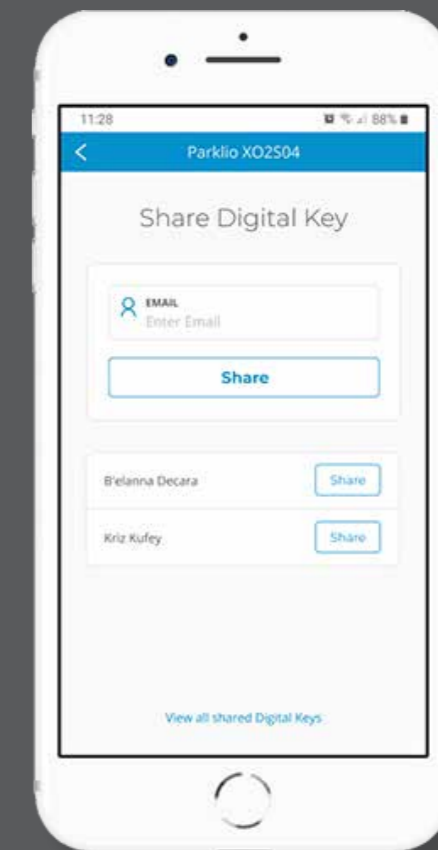

PARKLIO CONNECT

With Parklio Connect users are one click away from controlling their Parklio products.

Parking can be touch-free and the users can manage their parking from the comfort of their car.

Protect your parking and share it with others via Parklio Connect App!

Download Parklio APP FREE of charge:

Android

iOS