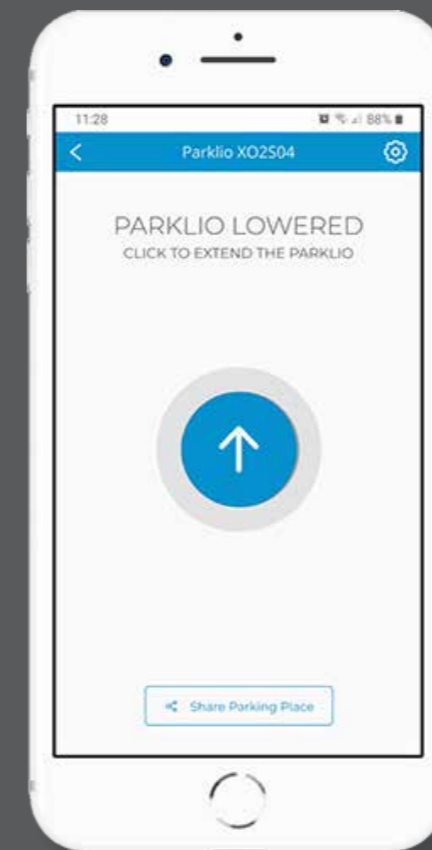

PARKLIO CONNECT

With Parklio Connect users are one click away from controlling their Parklio products.

Parking can be touch-free and the users can manage their parking from the comfort of their car.

Protect your parking and share it with others via Parklio Connect App!

Download Parklio APP FREE of charge:

Android

iOS