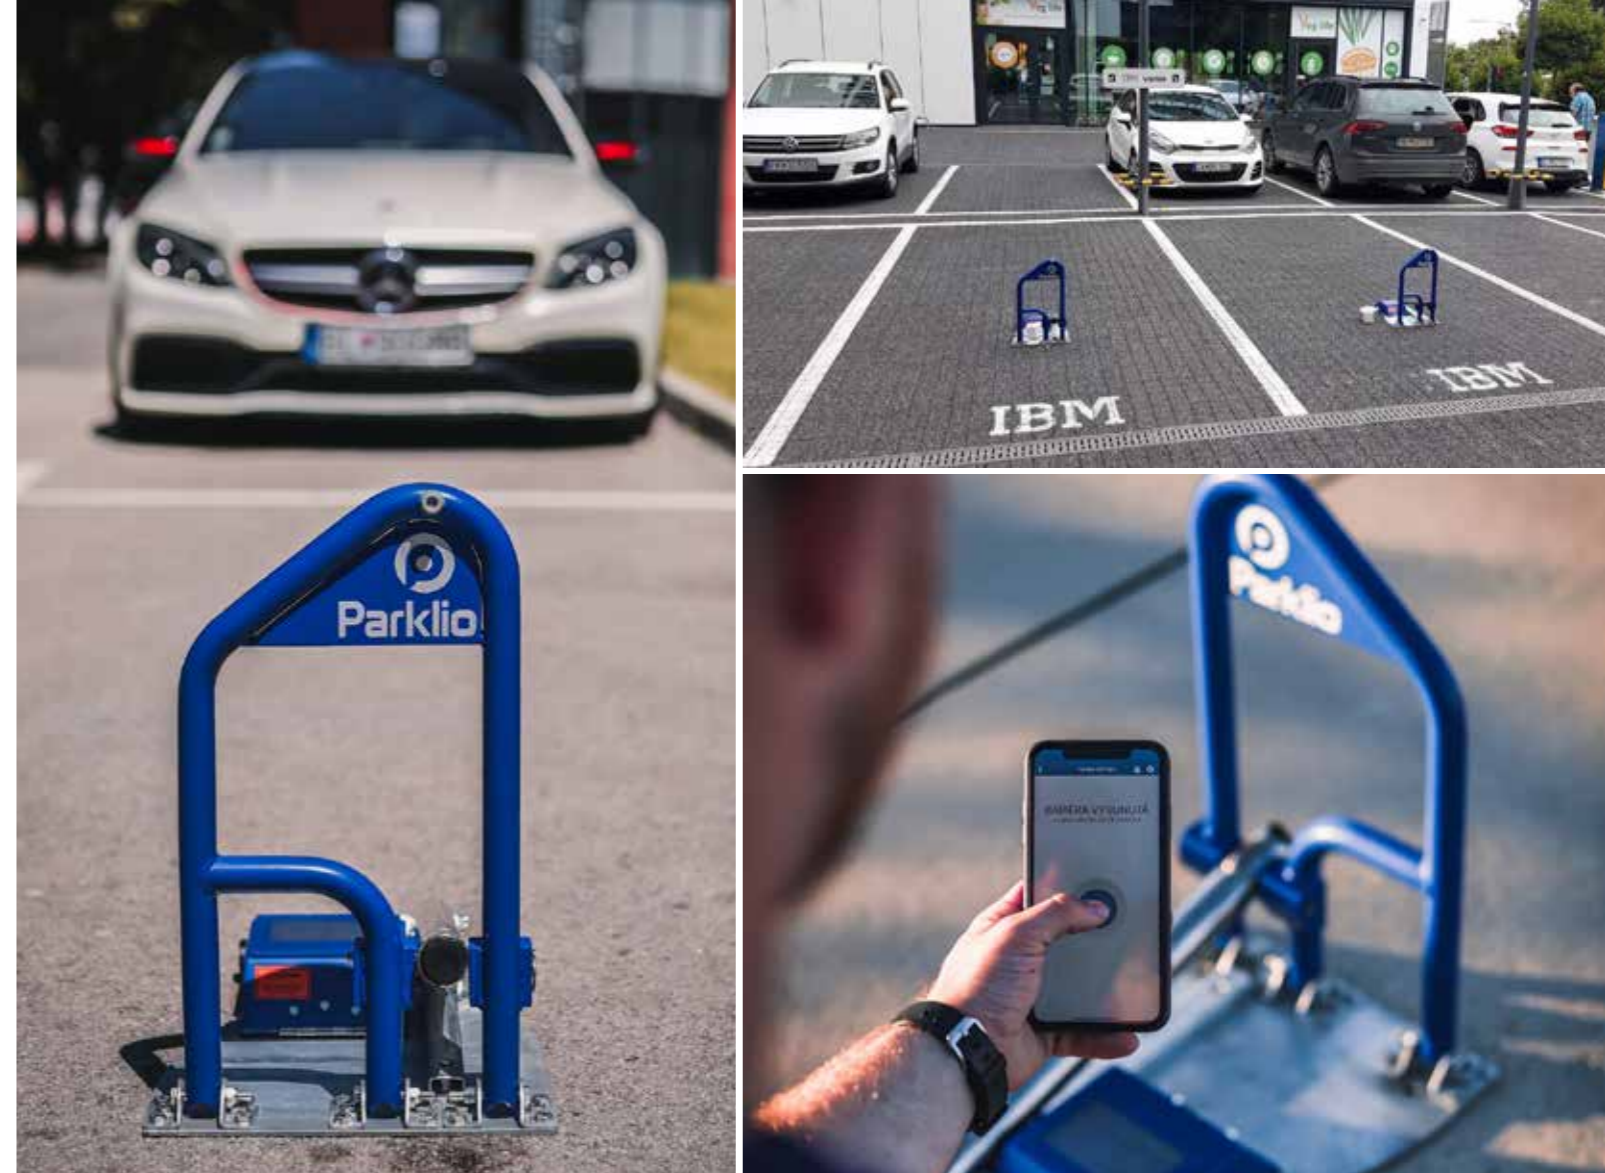

SMART **PARKING** SOLUTIONS

SMART PARKING BARRIER

Parklio Parking Barrier is a smartphone controlled parking barrier that protects your parking space from unauthorized usage while providing reliable control and efficient parking management.

Compared to the traditional parking barriers, it offers many more innovative features and possibilities, including the automatization.

- > Smartphone controlled, operated via a free app (Android & iOS)
- > Sharing a temporary digital keys for visitors
- > Auto-close option upon departure of the vehicle
- > Dual power option
- > Modern solar panel for sustainable autonomy
- > Sturdy steel material that withstands
- > Up to 6 tons of load
- > Weather resistant
- > Vandal-proof design
- > Safety pin
- > Possible manual control
- > Dongle controlled
- > Easy and simple installation with the supplied fixings
- > Customization
- > Possibility of integration with other systems

Opening time	4 s
Height of open arch	51.7 cm
Width	33.1 cm
Lenght	91.8 cm
Weight	15 kg
Package size	59 x 40 x 16 cm
Temperature	-20 °C to + 60 °C
Humidity	5% to 90%
Altitude	up to 2000m

Check installation video:

Parking can be touch-free and the users can manage their parking from the comfort of their car.

Protect your parking and share it with others via Parklio Connect App!

Download Parklio APP FREE of charge: