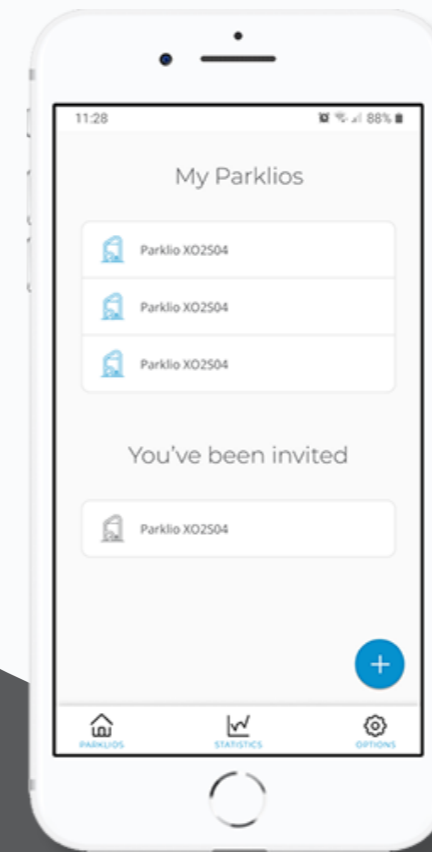

PARKLIO CONNECT

With Parklio Connect users are one click away from controlling their Parklio products.

Parking can be touch-free and the users can manage their parking from the comfort of their car.

Protect your parking and share it with others via Parklio Connect App!

Download Parklio APP FREE of charge:

Android

iOS